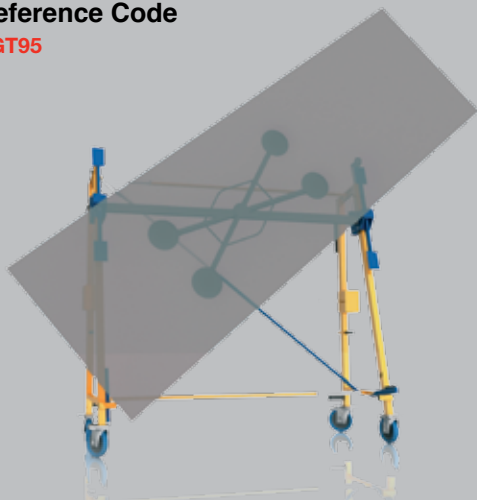

Shop Front Glazing Ma

Glass Sherpa [300 or 400kg]

Avoid the stress and strains of handling heavy loads with the ground-breaking Glass Sherpa trolley.

This revolutionary trolley is capable of carrying up to 300 or 400 kg and makes glass transportation and installation effortless with its 360° rotation function. Thanks to the Glass Sherpa only two people are required to transport heavy double glazed or large format glass safely.

Collapsible and highly portable, the Sherpa's height-adjustable suction system allows glass to be lifted onto or off the side of a van, wheeled safely into position and installed — an ideal for shop front glazing.

Key Features

- Capacity: 300 or 400kg
- Maximum sheet size: 4000mm (l) x 3600mm (h)
- Sherpa can be shortened for one person operation
- Weight: 145kg

Reference Code

AGT95

Small Glass Sherpa configuration