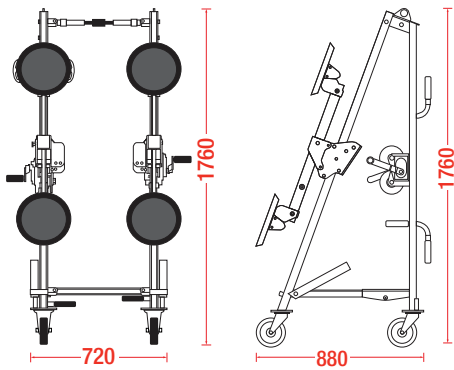

Shop Front Glazing Ma

Glass Sherpa [300 or 400kg]

Avoid the stress and strains of handling heavy loads with the ground-breaking Glass Sherpa trolley.

This revolutionary trolley is capable of carrying up to 300 or 400 kg and makes glass transportation and installation effortless with its 360° rotation function. Thanks to the Glass Sherpa only two people are required to transport heavy double glazed or large format glass safely.

Collapsible and highly portable, the Sherpa's height-adjustable suction system allows glass to be lifted onto or off the side of a van, wheeled safely into position and installed — an ideal for shop front glazing.

Key Features

- Capacity: 300 or 400kg
- Maximum sheet size: 4000mm (l) x 3600mm (h)
- Sherpa can be shortened for one person operation
- Weight: 145kg

Reference Code

AGT95

Small Glass Sherpa configuration

de Simple

200

Trolleys

Technical Data (mm)
Rigid Frame

Technical Data (mm)
Rotating Frame